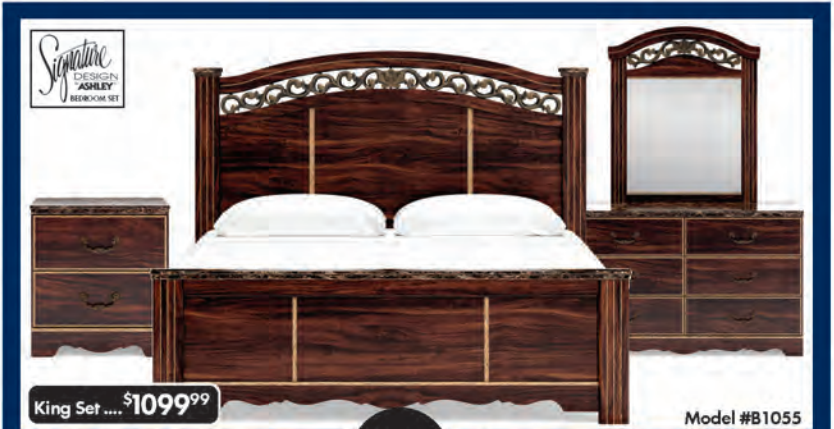

SAVE 48%

King Set \$1099⁹⁹

Model #B1055

**6 PC QUEEN
BEDROOM SET**

SAVE 47%

\$999⁹⁹ PER SET

ORIG. \$1899

Includes dresser, headboard, footboard, rails, nightstand, and mirror (mattress not included). Timeless and classic, this gorgeous series is accented with rich hues and eye-catching details. Sophisticated elements, stately from every angle. Exquisite, glossy reddish-brown cherry grain look paired with impeccably detailed faux stone.