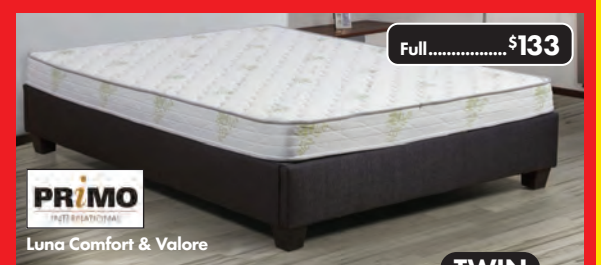

\$499⁹⁹ EA.
ORIG. \$999

DURABLE, STAIN RESISTANT BEAUTIFUL AREA RUGS

Dense loop pile. Bound on all sides. Color selection varies by store.

5' x 7'
\$29⁹⁹ EA.
ORIG. \$55

SAVE UP TO 67%

2' x 6' ORIG. \$29 **\$7⁹⁹**
3' x 5' ORIG. \$24 **\$12⁹⁹**
7' x 10' ORIG. \$119 **\$79⁹⁹**
8' x 11' ORIG. \$149 **\$89⁹⁹**
8' x 12' ORIG. \$169 **\$99⁹⁹**