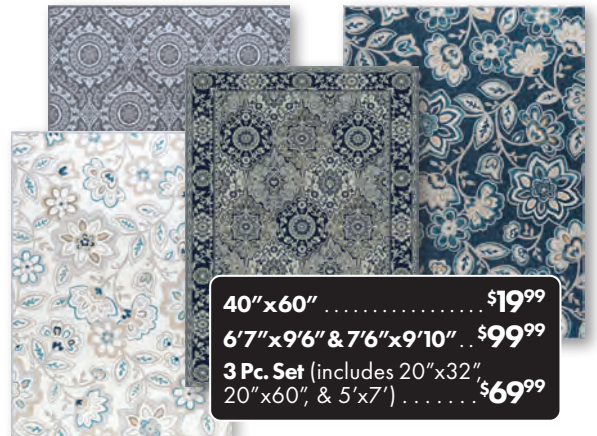

King Set \$799⁹⁹ Full Set \$699⁹⁹ Chest \$249⁹⁹

HIGH FASHION AREA RUGS

Nylon construction. Nonslip backing. Dozens of patterns to choose from!

5'x7'

\$49⁹⁹ EA.

40" x 60" \$19⁹⁹
6'7" x 9'6" & 7'6" x 9'10" .. \$99⁹⁹
3 Pc. Set (includes 20" x 32", 20" x 60", & 5' x 7') \$69⁹⁹

ASHLEY SOFA + LOVESEAT

Easy comfort, tufted back with a contemporary flair. Satisfyingly soft, multi-hued upholstery rounds out the relaxed feel of this smart design. Exposed feet with faux wood finish. Choose Pebble or Chocolate. Sofa measures 75"W x 38"D x 37"H. Loveseat measures 53"W x 38"D x 37"H.